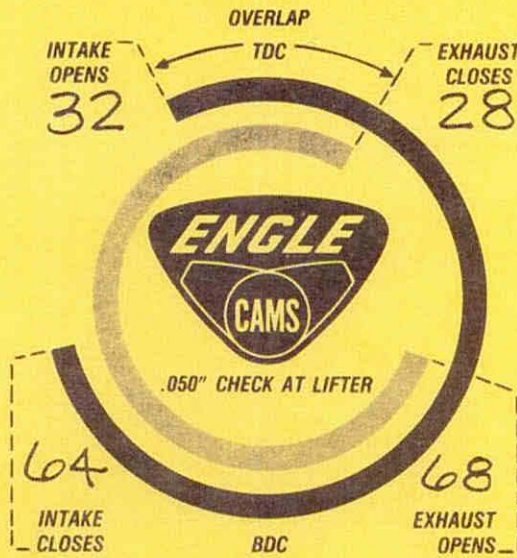

Volkswagen

ENGINE TYPE

FK-87

GRIND NUMBER

	Valve Lift	Running Duration	Valve Lash
IN:	561	320	006
EX:			

	Gross Cam Lift	Duration @ .050
INTAKE	401	276
EXHAUST		
LOBE CENTERS	108	

ENGLE RACING CAMS, 1621 12th Street
Santa Monica, CA 90404 (310) 450-0806